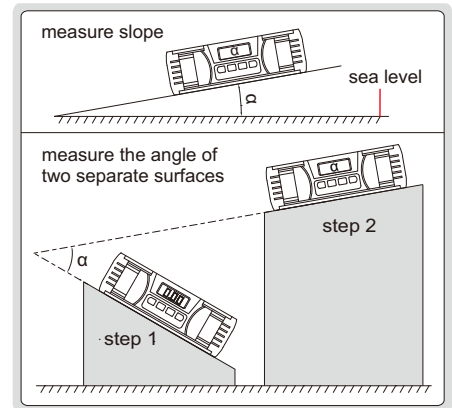

## DIGITAL LEVEL AND SLOPE METER

2175-360

- IP67 dust/waterproof
- Used as level and slope meter
- Aluminum frame, shock absorbing rubber end caps
- Magnetic bottom with V-groove for shafts
- The sea level is permanently set inside the chip, zero setting is not needed when batteries are replaced
- Buttons: ON/OFF, backlight/buzzer alarm, absolute and incremental measurement, unit (mm/m, %, °), HOLD (keep the reading)
- Three AAA batteries, automatic power off

Code	Range	Resolution	Accuracy
2179-360	0-360° (90°x4)	0.05° (=0.873mm/m)	at 0° and 90°: ±0.1°; at others: ±0.2°

**DISPLAY FLIPS OVER WHEN THE BOTTOM FACES UP**

**WORKING TEMPERATURE -5°C ~ 50°C**

**BACKLIGHT**

## DIGITAL LEVEL AND SLOPE METER

2170-1

- Used as level and slope meter
- Aluminum frame
- Magnetic bottom
- The display flips over when the bottom faces up
- The backlight is on automatically when in use, and automatically off in 15 seconds after use
- The sea level is permanently set inside the chip, zero setting is not needed when battery is replaced
- Buttons: ON/OFF, ZERO, absolute and incremental measurement
- One AAA battery, automatic power off in 5 minutes

Code	Range	Resolution	Accuracy
2170-1	4x90°	0.1° (=1.745mm/m)	at 0° and 90°: ±0.1°; at others: ±0.2°