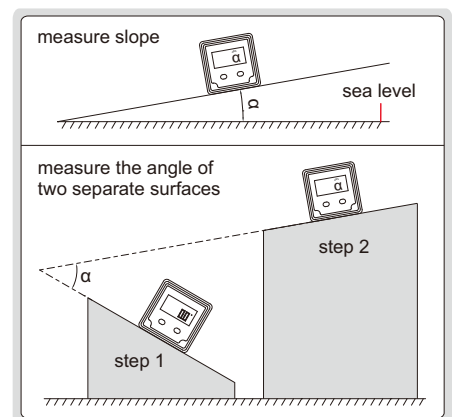

Code	Range	Resolution	Accuracy
2179-360	0-360° (90°x4)	0.05° (=0.873mm/m)	at 0° and 90°: ±0.1°; at others: ±0.2°

**DISPLAY FLIPS OVER WHEN THE BOTTOM FACES UP**

**WORKING TEMPERATURE -5°C ~ 50°C**

**BACKLIGHT**

**ABSOLUTE LEVEL**

**MAGNETIC BOTTOM**

## DIGITAL LEVEL AND SLOPE METER

2170-1

- Used as level and slope meter
- Aluminum frame
- Magnetic bottom
- The display flips over when the bottom faces up
- The backlight is on automatically when in use, and automatically off in 15 seconds after use
- The sea level is permanently set inside the chip, zero setting is not needed when battery is replaced
- Buttons: ON/OFF, ZERO, absolute and incremental measurement
- One AAA battery, automatic power off in 5 minutes

Code	Range	Resolution	Accuracy
2170-1	4x90°	0.1° (=1.745mm/m)	at 0° and 90°: ±0.1°; at others: ±0.2°