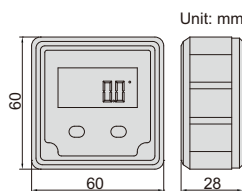

IP67
WATERPROOF

ABSOLUTE LEVEL

BACKLIGHT

BUZZER ALARM AT 0° AND 90°

WORKING TEMPERATURE -5°C ~ 50°C

DIGITAL LEVEL AND SLOPE METER

- IP67 dust/waterproof
- Used as level and slope meter
- Aluminum frame, shock absorbing rubber end caps
- Magnetic bottom with V-groove for shafts
- The sea level is permanently set inside the chip, zero setting is not needed when batteries are replaced
- Buttons: ON/OFF, backlight/buzzer alarm, absolute and incremental measurement, unit (mm/m, %, °), HOLD (keep the reading)
- Three AAA batteries, automatic power off

Code	Range	Resolution	Accuracy
2175-360	0-360° (90°x4)	0.05° (=0.873mm/m)	at 0°: ±0.05°; at others: ±0.1°

IP54
WATERPROOF

ABSOLUTE LEVEL

BACKLIGHT

BUZZER ALARM AT 0° AND 90°

WORKING TEMPERATURE -5°C ~ 50°C

DIGITAL LEVEL AND SLOPE METER

- IP54 dust/waterproof
- Used as level and slope meter
- Aluminum frame
- Magnetic bottom with V-groove for shafts
- The sea level is permanently set inside the chip, zero setting is not needed when battery is replaced
- Buttons: ON/OFF, absolute and incremental measurement, keep the reading, buzzer alarm, unit (mm/m, %, in/ft), conversion, backlight
- Two AAA batteries, automatic power off

Code	Range	Resolution	Accuracy
2179-360	0-360° (90°x4)	0.05° (=0.873mm/m)	at 0° and 90°: ±0.1°; at others: ±0.2°

DISPLAY FLIPS OVER WHEN THE BOTTOM FACES UP

WORKING TEMPERATURE -5°C ~ 50°C

BACKLIGHT

ABSOLUTE LEVEL

MAGNETIC BOTTOM

DIGITAL LEVEL AND SLOPE METER

2170-1