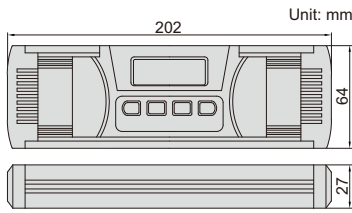

## DIGITAL LEVEL AND SLOPE METER

2175-360

- IP67 dust/waterproof
- Used as level and slope meter
- Aluminum frame, shock absorbing rubber end caps
- Magnetic bottom with V-groove for shafts
- The sea level is permanently set inside the chip, zero setting is not needed when batteries are replaced
- Buttons: ON/OFF, backlight/buzzer alarm, absolute and incremental measurement, unit (mm/m, %, °), HOLD (keep the reading)
- Three AAA batteries, automatic power off

Code	Range	Resolution	Accuracy
2175-360	0-360° (90°x4)	0.05° (=0.873mm/m)	at 0°: ±0.05°; at others: ±0.1°

**IP54**  
WATERPROOF

**ABSOLUTE LEVEL**

**BACKLIGHT**

**BUZZER ALARM AT 0° AND 90°**

**WORKING TEMPERATURE -5°C ~ 50°C**

## DIGITAL LEVEL AND SLOPE METER

2179-360

- IP54 dust/waterproof
- Used as level and slope meter
- Aluminum frame
- Magnetic bottom with V-groove for shafts
- The sea level is permanently set inside the chip, zero setting is not needed when battery is replaced
- Buttons: ON/OFF, absolute and incremental measurement, keep the reading, buzzer alarm, unit (mm/m, %, in/ft), conversion, backlight
- Two AAA batteries, automatic power off

## DIGITAL LEVEL AND SLOPE METER

2170-1

- Used as level and slope meter
- Aluminum frame
- Magnetic bottom
- The display flips over when the bottom faces up
- The backlight is on automatically when in use, and automatically off in 15 seconds after use
- The sea level is permanently set inside the chip, zero setting is not needed when battery is replaced
- Buttons: ON/OFF, ZERO, absolute and incremental measurement
- One AAA battery, automatic power off in 5 minutes