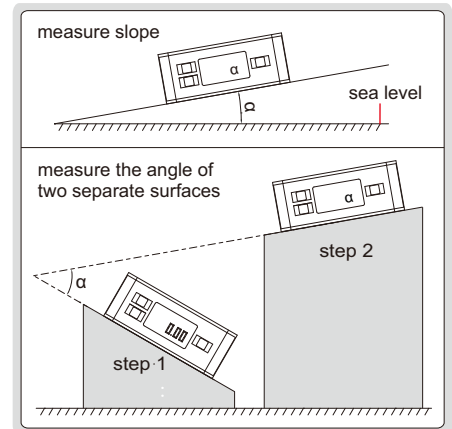

## DIGITAL LEVEL AND SLOPE METER

2175-360

- IP67 dust/waterproof
- Used as level and slope meter
- Aluminum frame, shock absorbing rubber end caps
- Magnetic bottom with V-groove for shafts
- The sea level is permanently set inside the chip, zero setting is not needed when batteries are replaced
- Buttons: ON/OFF, backlight/buzzer alarm, absolute and incremental measurement, unit (mm/m, %, °), HOLD (keep the reading)
- Three AAA batteries, automatic power off

Code	Range	Resolution	Accuracy
2175-360	0-360° (90°x4)	0.05° (=0.873mm/m)	at 0°: ±0.05°; at others: ±0.1°

**IP54**  
WATERPROOF

**ABSOLUTE LEVEL**

**BACKLIGHT**

**BUZZER ALARM AT 0° AND 90°**

**WORKING TEMPERATURE -5°C ~ 50°C**

## DIGITAL LEVEL AND SLOPE METER

2179-360

- IP54 dust/waterproof
- Used as level and slope meter
- Aluminum frame
- Magnetic bottom with V-groove for shafts
- The sea level is permanently set inside the chip, zero setting is not needed when battery is replaced
- Buttons: ON/OFF, absolute and incremental measurement, keep the reading, buzzer alarm, unit (mm/m, %, in/ft), conversion, backlight
- Two AAA batteries, automatic power off

Code	Range	Resolution	Accuracy
2170-1	4x90°	0.1° (=1.745mm/m)	at 0° and 90°: ±0.1°; at others: ±0.2°