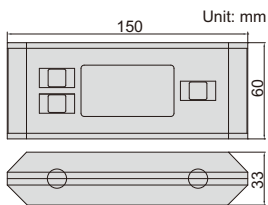

Code	Range	Resolution	Accuracy
2175-360	0-360° (90°x4)	0.05° (=0.873mm/m)	at 0°: ±0.05°; at others: ±0.1°

**IP54**  
WATERPROOF

**ABSOLUTE LEVEL**

**BACKLIGHT**

**BUZZER ALARM AT 0° AND 90°**

**WORKING TEMPERATURE -5°C ~ 50°C**

## DIGITAL LEVEL AND SLOPE METER

2179-360

- IP54 dust/waterproof
- Used as level and slope meter
- Aluminum frame
- Magnetic bottom with V-groove for shafts
- The sea level is permanently set inside the chip, zero setting is not needed when battery is replaced
- Buttons: ON/OFF, absolute and incremental measurement, keep the reading, buzzer alarm, unit (mm/m, %, in/ft), conversion, backlight
- Two AAA batteries, automatic power off

Code	Range	Resolution	Accuracy
2179-360	0-360° (90°x4)	0.05° (=0.873mm/m)	at 0° and 90°: ±0.1°; at others: ±0.2°

**DISPLAY FLIPS OVER WHEN THE BOTTOM FACES UP**

**WORKING TEMPERATURE -5°C ~ 50°C**

**BACKLIGHT**